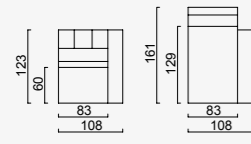

Arm Module (Left)

KG: 44,0 m<sup>2</sup>: 0,86

Arm Module (Right)

KG: 44,0 m<sup>2</sup>: 0,86

Corner Module

KG: 39,0 m<sup>2</sup>: 1,05

Inter Angled Module

KG: 35,0 m<sup>2</sup>: 0,65

Angled Module  
(Left)

KG: 44,0 m<sup>2</sup>: 0,86

Angled Module  
(Right)

KG: 44,0 m<sup>2</sup>: 0,86

1.5 Sofa

KG: 42,9 m<sup>2</sup>: 0,86

Inter Coffee Table  
Module

KG: 11,0 m<sup>2</sup>: 0,18

Pouf

KG: 27,0 m<sup>2</sup>: 0,49

Lounge Inter  
Module

KG: 38,0 m<sup>2</sup>: 1,03

Lounge Arm  
Module (Left)

KG: 48,0 m<sup>2</sup>: 1,03

Lounge Arm Module (Right)

KG: 48,0 m³ 1,03

Inter C Module

KG: 43,0 m³ 0,86

Arm C Module (Left)

KG: 36,0 m³ 1,40

Arm C Module (Right)

KG: 36,0 m³ 1,40

Living Area Module

KG: 62,0 m³ 1,44