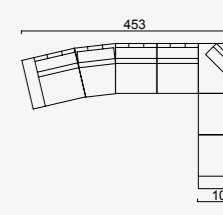

KG: 48,0 m³ 1,03

KG: 43,0 m³ 0,86

KG: 36,0 m³ 1,40

KG: 36,0 m³ 1,40

KG: 62,0 m³ 1,44

KG: 243,0 m³ 4,88

KG: 232 m³ 4,70

KG: 246,0 m³ 5,22

KG: 246,0 m³ 5,22

OPTION 22

KG: 267,0 m³ 5,35

KG: 88,0 m³ 1,71

KG: 123,0 m³ 2,36

KG: 158,0 m³ 3,00

KG: 123,0 m³ 2,36

KG: 123,0 m³ 2,36

KG: 278,0 m³ 4,67

KG: 278,0 m³ 4,67

KG: 43,0 m³ 4,88

KG: 43,0 m³ 4,88

KG: 273,0 m³ 5,71

KG: 123,0 m³ 2,36

KG: 158,0 m³ 3,00

KG: 193,0 m³ 3,65

KG: 137,0 m³ 2,87

KG: 137,0 m³ 2,87

KG: 273,0 m³ 5,71

KG: 257,0 m³ 5,39

KG: 257,0 m³ 5,39

KG: 306,0 m³ 5,55

KG: 376,0 m³ 6,40

KG: 164,0 m³ 3,37

KG: 148,0 m³ 3,05

KG: 162,0 m³ 3,41

KG: 162,0 m³ 3,41

KG: 197,0 m³ 4,06

KG: 341,0 m³ 5,55

KG: 341,0 m³ 5,55

KG: 333,0 m³ 5,55

KG: 360,0 m³ 6,25

KG: 328,0 m³ 5,93

KG: 224,0 m³ 4,55

KG: 173,0 m³ 3,59

KG: 173,0 m³ 3,59

KG: 208,0 m³ 4,23

KG: 208,0 m³ 4,23

KG: 211,0 m³ 4,07

KG: 246,0 m³ 4,71

KG: 222,0 m³ 4,24

KG: 222,0 m³ 4,24

KG: 246,0 m³ 4,71