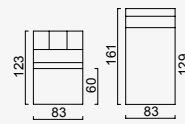

Arm Module (Left)

KG: 44,0 m<sup>2</sup>: 0,86

Arm Module (Right)

KG: 44,0 m<sup>2</sup>: 0,86

Corner Module

KG: 39,0 m<sup>2</sup>: 1,05

Inter Angled Module

KG: 35,0 m<sup>2</sup>: 0,65

Inter Module

KG: 35,0 m<sup>2</sup>: 0,65

Inter Module  
Without Back

KG: 35,0 m<sup>2</sup>: 0,41

Relaxing Module  
(Left)

KG: 58,0 m<sup>2</sup>: 1,37

Relaxing Module  
(Right)

KG: 58,0 m<sup>2</sup>: 1,37

Angled Module  
(Left)

KG: 44,0 m<sup>2</sup>: 0,86

Angled Module  
(Right)

KG: 44,0 m<sup>2</sup>: 0,86

1.5 Sofa

KG: 42,9 m<sup>2</sup>: 0,86

Inter Coffee Table  
Module

KG: 11,0 m<sup>2</sup>: 0,18

Pouf

KG: 27,0 m<sup>2</sup>: 0,49

Lounge Inter  
Module

KG: 38,0 m<sup>2</sup>: 1,03

Lounge Arm  
Module (Left)

KG: 48,0 m<sup>2</sup>: 1,03

Lounge Arm Module (Right)

KG: 48,0 m³ 1,03