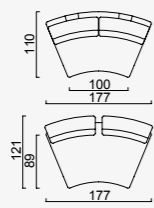

Arm Module (Left)

KG: 44,0 m<sup>2</sup>: 0,86

Arm Module (Right)

KG: 44,0 m<sup>2</sup>: 0,86

Corner Module

KG: 39,0 m<sup>2</sup>: 1,05

Inter Angled Module

KG: 35,0 m<sup>2</sup>: 0,65

Angled Module  
(Left)

KG: 44,0 m<sup>2</sup>: 0,86

Angled Module  
(Right)

KG: 44,0 m<sup>2</sup>: 0,86

1.5 Sofa

KG: 42,9 m<sup>2</sup>: 0,86

Inter Coffee Table  
Module

KG: 11,0 m<sup>2</sup>: 0,18

Pouf

KG: 27,0 m<sup>2</sup>: 0,49

Lounge Inter  
Module

KG: 38,0 m<sup>2</sup>: 1,03

Lounge Arm  
Module (Left)

KG: 48,0 m<sup>2</sup>: 1,03

Lounge Arm Module (Right)

KG: 48,0 m³ 1,03

Inter C Module

KG: 43,0 m³ 0,86

Arm C Module (Left)

KG: 36,0 m³ 1,40

Arm C Module (Right)

KG: 36,0 m³ 1,40

Living Area Module

KG: 62,0 m³ 1,44