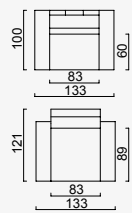

Arm Module (Left)

KG: 44,0 m<sup>2</sup>: 0,86

Arm Module (Right)

KG: 44,0 m<sup>2</sup>: 0,86

Corner Module

KG: 39,0 m<sup>2</sup>: 1,05

Inter Angled Module

KG: 35,0 m<sup>2</sup>: 0,65

Inter Module

KG: 35,0 m<sup>2</sup>: 0,65

Inter Module  
Without Back

KG: 35,0 m<sup>2</sup>: 0,41

Relaxing Module  
(Left)

KG: 58,0 m<sup>2</sup>: 1,37

Relaxing Module  
(Right)

KG: 58,0 m<sup>2</sup>: 1,37

Angled Module  
(Left)

KG: 44,0 m<sup>2</sup>: 0,86

Angled Module  
(Right)

KG: 44,0 m<sup>2</sup>: 0,86

1.5 Sofa

KG: 42,9 m<sup>2</sup>: 0,86

Inter Coffee Table  
Module

KG: 11,0 m<sup>2</sup>: 0,18

Pouf

KG: 27,0 m<sup>2</sup>: 0,49

Lounge Inter  
Module

KG: 38,0 m<sup>2</sup>: 1,03

Lounge Arm  
Module (Left)

KG: 48,0 m<sup>2</sup>: 1,03

Lounge Arm Module (Right)

KG: 48,0 m³ 1,03