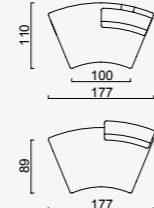

Arm Module (Left)

KG: 44,0 m<sup>2</sup>: 0,86

Arm Module (Right)

KG: 44,0 m<sup>2</sup>: 0,86

Corner Module

KG: 39,0 m<sup>2</sup>: 1,05

Inter Angled Module

KG: 35,0 m<sup>2</sup>: 0,65

Pouf

KG: 27,0 m<sup>2</sup>: 0,49

Lounge Inter  
Module

KG: 38,0 m<sup>2</sup>: 1,03

Lounge Arm  
Module (Left)

KG: 48,0 m<sup>2</sup>: 1,03

Lounge Arm Module (Right)

KG: 48,0 m³ 1,03

Inter C Module

KG: 43,0 m³ 0,86

Arm C Module (Left)

KG: 36,0 m³ 1,40

Arm C Module (Right)

KG: 36,0 m³ 1,40

Living Area Module

KG: 62,0 m³ 1,44

OPTION 26

KG: 243,0 m³ 4,88

OPTION 23

KG: 232 m³ 4,70

OPTION 24

KG: 246,0 m³ 5,22

OPTION 25

KG: 246,0 m³ 5,22