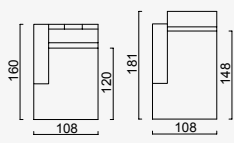

Arm Module (Left)

KG: 44,0 m<sup>2</sup>: 0,86

Arm Module (Right)

KG: 44,0 m<sup>2</sup>: 0,86

Corner Module

KG: 39,0 m<sup>2</sup>: 1,05

Inter Angled Module

KG: 35,0 m<sup>2</sup>: 0,65

Inter Module

KG: 35,0 m<sup>2</sup>: 0,65

Inter Module  
Without Back

KG: 35,0 m<sup>2</sup>: 0,41

Relaxing Module  
(Left)

KG: 58,0 m<sup>2</sup>: 1,37

Relaxing Module  
(Right)

KG: 58,0 m<sup>2</sup>: 1,37

Angled Module  
(Left)

KG: 44,0 m<sup>2</sup>: 0,86

Angled Module  
(Right)

KG: 44,0 m<sup>2</sup>: 0,86

1.5 Sofa

KG: 42,9 m<sup>2</sup>: 0,86

Inter Coffee Table  
Module

KG: 11,0 m<sup>2</sup>: 0,18

Pouf

KG: 27,0 m<sup>2</sup>: 0,49

Lounge Inter  
Module

KG: 38,0 m<sup>2</sup>: 1,03

Lounge Arm  
Module (Left)

KG: 48,0 m<sup>2</sup>: 1,03

Lounge Arm Module (Right)

KG: 48,0 m³ 1,03