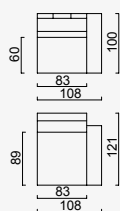

# air cavalli

- Bed feature ( DSS mechanism )
- Extended seats in depth ( DSS mechanism )
- 35 density high-resilient seat foam
- HYPER sponge on the back
- Frame strengthened with ply-Wooden  
( 10 year warranty compliance with European norms )
- Modular stucture provides unlimited options
- Seating height 42 cm
- Sofa height 85 cm

Arm Module (Left)

KG: 44,0 m<sup>2</sup>: 0,86

Arm Module (Right)

KG: 44,0 m<sup>2</sup>: 0,86

Corner Module

KG: 39,0 m<sup>2</sup>: 1,05

Inter Angled Module

KG: 35,0 m<sup>2</sup>: 0,65

Inter Module

KG: 35,0 m<sup>2</sup>: 0,65

Inter Module  
Without Back

KG: 35,0 m<sup>2</sup>: 0,41

Relaxing Module  
(Left)

KG: 58,0 m<sup>2</sup>: 1,37

Relaxing Module  
(Right)

KG: 58,0 m<sup>2</sup>: 1,37

Pouf

KG: 27,0 m<sup>2</sup>: 0,49

Lounge Inter  
Module

KG: 38,0 m<sup>2</sup>: 1,03

Lounge Arm  
Module (Left)

KG: 48,0 m<sup>2</sup>: 1,03

Lounge Arm Module (Right)

KG: 48,0 m³ 1,03