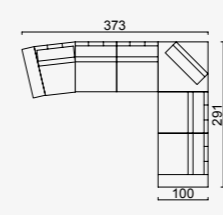

Arm Module (Left)

KG: 44,0 m<sup>2</sup>: 0,86

Arm Module (Right)

KG: 44,0 m<sup>2</sup>: 0,86

Corner Module

KG: 39,0 m<sup>2</sup>: 1,05

Inter Angled Module

KG: 35,0 m<sup>2</sup>: 0,65

Pouf

KG: 27,0 m<sup>2</sup>: 0,49

Lounge Inter  
Module

KG: 38,0 m<sup>2</sup>: 1,03

Lounge Arm  
Module (Left)

KG: 48,0 m<sup>2</sup>: 1,03

Lounge Arm Module (Right)

KG: 48,0 m³ 1,03

Inter C Module

KG: 43,0 m³ 0,86

Arm C Module (Left)

KG: 36,0 m³ 1,40

Arm C Module (Right)

KG: 36,0 m³ 1,40

Living Area Module

KG: 62,0 m³ 1,44

OPTION 26

KG: 243,0 m³ 4,88

OPTION 23

KG: 232 m³ 4,70

OPTION 24

KG: 246,0 m³ 5,22

OPTION 25

KG: 246,0 m³ 5,22