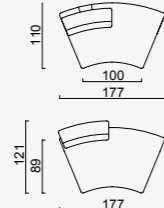

Arm Module (Left)

KG: 44,0 m<sup>2</sup>: 0,86

Arm Module (Right)

KG: 44,0 m<sup>2</sup>: 0,86

Corner Module

KG: 39,0 m<sup>2</sup>: 1,05

Inter Angled Module

KG: 35,0 m<sup>2</sup>: 0,65

Angled Module  
(Left)

KG: 44,0 m<sup>2</sup>: 0,86

Angled Module  
(Right)

KG: 44,0 m<sup>2</sup>: 0,86

1.5 Sofa

KG: 42,9 m<sup>2</sup>: 0,86

Inter Coffee Table  
Module

KG: 11,0 m<sup>2</sup>: 0,18

Pouf

KG: 27,0 m<sup>2</sup>: 0,49

Lounge Inter  
Module

KG: 38,0 m<sup>2</sup>: 1,03

Lounge Arm  
Module (Left)

KG: 48,0 m<sup>2</sup>: 1,03

Lounge Arm Module (Right)

KG: 48,0 m³ 1,03

Inter C Module

KG: 43,0 m³ 0,86

Arm C Module (Left)

KG: 36,0 m³ 1,40

Arm C Module (Right)

KG: 36,0 m³ 1,40

Living Area Module

KG: 62,0 m³ 1,44