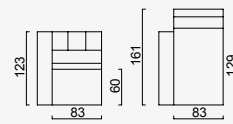

Arm Module (Left)

KG: 44,0 m<sup>2</sup>: 0,86

Arm Module (Right)

KG: 44,0 m<sup>2</sup>: 0,86

Corner Module

KG: 39,0 m<sup>2</sup>: 1,05

Inter Angled Module

KG: 35,0 m<sup>2</sup>: 0,65

Angled Module  
(Left)

KG: 44,0 m<sup>2</sup>: 0,86

Angled Module  
(Right)

KG: 44,0 m<sup>2</sup>: 0,86

1.5 Sofa

KG: 42,9 m<sup>2</sup>: 0,86

Inter Coffee Table  
Module

KG: 11,0 m<sup>2</sup>: 0,18

Pouf

KG: 27,0 m<sup>2</sup>: 0,49

Lounge Inter  
Module

KG: 38,0 m<sup>2</sup>: 1,03

Lounge Arm  
Module (Left)

KG: 48,0 m<sup>2</sup>: 1,03

Lounge Arm Module (Right)

KG: 48,0 m³ 1,03

Inter C Module

KG: 43,0 m³ 0,86

Arm C Module (Left)

KG: 36,0 m³ 1,40

Arm C Module (Right)

KG: 36,0 m³ 1,40

Living Area Module

KG: 62,0 m³ 1,44