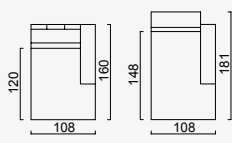

Arm Module (Left)

KG: 44,0 m<sup>2</sup>: 0,86

Arm Module (Right)

KG: 44,0 m<sup>2</sup>: 0,86

Corner Module

KG: 39,0 m<sup>2</sup>: 1,05

Inter Angled Module

KG: 35,0 m<sup>2</sup>: 0,65

Inter Module

KG: 35,0 m<sup>2</sup>: 0,65

Inter Module  
Without Back

KG: 35,0 m<sup>2</sup>: 0,41

Relaxing Module  
(Left)

KG: 58,0 m<sup>2</sup>: 1,37

Relaxing Module  
(Right)

KG: 58,0 m<sup>2</sup>: 1,37

Angled Module  
(Left)

KG: 44,0 m<sup>2</sup>: 0,86

Angled Module  
(Right)

KG: 44,0 m<sup>2</sup>: 0,86

1.5 Sofa

KG: 42,9 m<sup>2</sup>: 0,86

Inter Coffee Table  
Module

KG: 11,0 m<sup>2</sup>: 0,18

Pouf

KG: 27,0 m<sup>2</sup>: 0,49

Lounge Inter  
Module

KG: 38,0 m<sup>2</sup>: 1,03

Lounge Arm  
Module (Left)

KG: 48,0 m<sup>2</sup>: 1,03

Lounge Arm Module (Right)

KG: 48,0 m³ 1,03