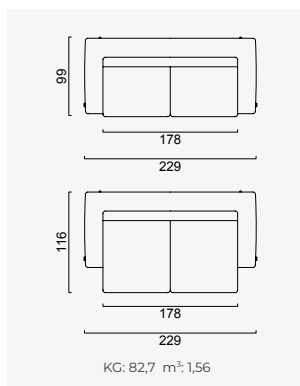

amour

- Bed feature (Single Bed)
- Extended seats in depth (Single Bed)
- 35 density high-resilient seat foam
- Frame strengthened with ply-Wooden
(10 year warranty compliance with European norms)
- Seating height 45 cm
- Sofa height 75 cm

Metal Leg Color

Long Sofa

3 Sofa

Smart Armchair

4+3+Smart Armchair	KG: 191,7	m ³ : 3,94
4+4+Smart Armchair (2 pcs.)	KG: 218,0	m ³ : 4,77