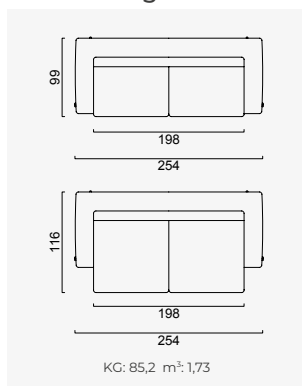

amour

- Bed feature (Single Bed)
- Extended seats in depth (Single Bed)
- 35 density high-resilient seat foam
- Frame strengthened with ply-Wooden
(10 year warranty compliance with European norms)
- Seating height 45 cm
- Sofa height 75 cm

Metal Leg Color

Long Sofa

3 Sofa

Smart Armchair

4+3+Smart Armchair	KG: 191,7	m ³ : 3,94
4+4+Smart Armchair (2 pcs.)	KG: 218,0	m ³ : 4,77