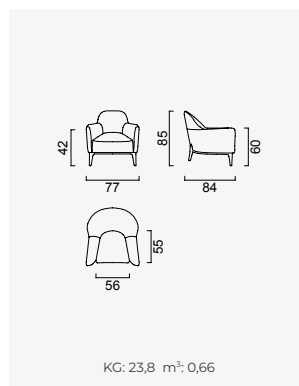

amour

- Bed feature (Single Bed)
- Extended seats in depth (Single Bed)
- 35 density high-resilient seat foam
- Frame strengthened with ply-Wooden
(10 year warranty compliance with European norms)
- Seating height 45 cm
- Sofa height 75 cm

Metal Leg Color

Long Sofa

3 Sofa

Smart Armchair

4+3+Smart Armchair	KG: 191,7	m ³ : 3,94
4+4+Smart Armchair (2 pcs.)	KG: 218,0	m ³ : 4,77