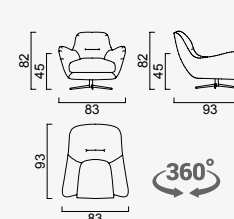

aston villa

- Bed feature (Single Bed)
- Extended seats in depth (Single Bed)
- 35 density high-resilient seat foam
- Frame strengthened with ply-Wooden
- HYPER sponge on the back
- Frame strengthened with ply-Wooden (10 year warranty compliance with European norms)
- Seating height 41 cm
- Sofa height 75 cm

Metal Leg Color

Wooden Based Color

4 Sofa

KG: 72,4 m³: 1,49

3 Sofa

KG: 68,9 m³: 1,29

Paris Armchair

KG: 18,4 m³: 0,50

Moi Armchair (Metal)

KG: 24,0 m³: 0,71

| | | |
|-----------------------------------|-----------|-----------------------|
| 3+3+Moi Armchair (Metal) | KG: 161,8 | m ³ : 3,30 |
| 4+3+Moi Armchair (Metal) | KG: 165,3 | m ³ : 3,49 |
| 4+4+Moi Armchair (Metal) (2 pcs.) | KG: 188,8 | m ³ : 4,39 |