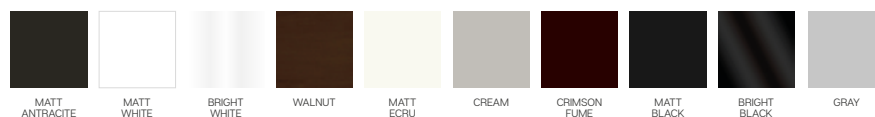

aston villa

- Bed feature (Single Bed)
- Extended seats in depth (Single Bed)
- 35 density high-resilient seat foam
- Frame strengthened with ply-Wooden
- HYPER sponge on the back
- Frame strengthened with ply-Wooden (10 year warranty compliance with European norms)
- Seating height 41 cm
- Sofa height 75 cm

Metal Leg Color

Wooden Based Color

4 Sofa

KG: 72,4 m³: 1,49

3 Sofa

KG: 68,9 m³: 1,29

Paris Armchair

KG: 18,4 m³: 0,50