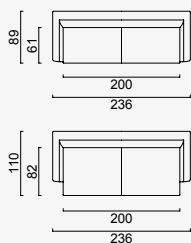

aston villa

- Bed feature (Single Bed)
- Extended seats in depth (Single Bed)
- 35 density high-resilient seat foam
- Frame strengthened with ply-Wooden
- HYPER sponge on the back
- Frame strengthened with ply-Wooden (10 year warranty compliance with European norms)
- Seating height 41 cm
- Sofa height 75 cm

Metal Leg Color

Wooden Based Color

4 Sofa

KG: 72,4 m³: 1,49

3 Sofa

KG: 68,9 m³: 1,29

Paris Armchair

KG: 18,4 m³: 0,50

Moi Armchair (Metal)

KG: 24,0 m³: 0,71

| | | |
|-----------------------------------|-----------|-----------------------|
| 3+3+Moi Armchair (Metal) | KG: 161,8 | m ³ : 3,30 |
| 4+3+Moi Armchair (Metal) | KG: 165,3 | m ³ : 3,49 |
| 4+4+Moi Armchair (Metal) (2 pcs.) | KG: 188,8 | m ³ : 4,39 |