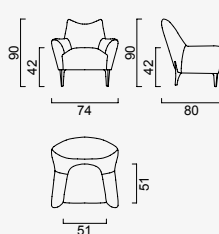

aston villa

- Bed feature (Single Bed)
- Extended seats in depth (Single Bed)
- 35 density high-resilient seat foam
- Frame strengthened with ply-Wooden
- HYPER sponge on the back
- Frame strengthened with ply-Wooden (10 year warranty compliance with European norms)
- Seating height 41 cm
- Sofa height 75 cm

Metal Leg Color

Wooden Based Color

4 Sofa

KG: 72,4 m³: 1,49

3 Sofa

KG: 68,9 m³: 1,29

Paris Armchair

KG: 18,4 m³: 0,50

Moi Armchair (Metal)

KG: 24,0 m³: 0,71

| | | |
|-----------------------------------|-----------|-----------------------|
| 3+3+Moi Armchair (Metal) | KG: 161,8 | m ³ : 3,30 |
| 4+3+Moi Armchair (Metal) | KG: 165,3 | m ³ : 3,49 |
| 4+4+Moi Armchair (Metal) (2 pcs.) | KG: 188,8 | m ³ : 4,39 |