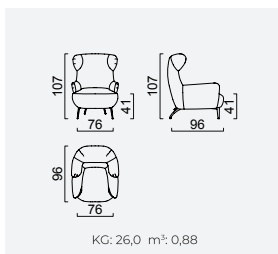

bon bon

35 density HR session sponge + 32 density Flexi session foam
 Being a bed feature (DSS mechanism)
 Deepening session (DSS mechanism)
 Plywood Frame (European Standard-10 years warranty)
 Option possibilities thanks to its modular structure
 Seat height 42 cm
 Seat height 80 cm

Long Sofa

Large Sofa

Bon Bon Armchair

Panda Armchair

OPTION 25

KG: 51,9 m²: 1,69

OPTION 1

KG: 96,0 m²: 2,92

OPTION 2

KG: 139,8 m²: 4,02

OPTION 3

KG: 147,0 m²: 4,23

OPTION 8

KG: 198,0 m²: 5,54

OPTION 11

KG: 241,8 m²: 6,64