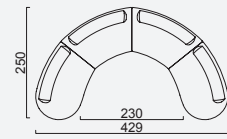

bon bon

35 density HR session sponge + 32 density Flexi session foam
 Being a bed feature (DSS mechanism)
 Deepening session (DSS mechanism)
 Plywood Frame (European Standard-10 years warranty)
 Option possibilities thanks to its modular structure
 Seat height 42 cm
 Seat height 80 cm

Long Sofa

Large Sofa

Bon Bon Armchair

Panda Armchair

OPTION 25

KG: 51,9 m²: 1,69

OPTION 1

KG: 96,0 m²: 2,92

OPTION 2

KG: 139,8 m²: 4,02

OPTION 3

KG: 147,0 m²: 4,23

OPTION 8

KG: 198,0 m²: 5,54

OPTION 11

KG: 241,8 m²: 6,64

OPTION 15

KG: 190,8 m²: 5,33

OPTION 20

KG: 234,6 m²: 6,43

OPTION 14

KG: 343,8 m²: 9,27

OPTION 4

KG: 192,0 m²: 5,83