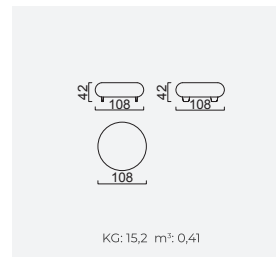

bon bon

35 density HR session sponge + 32 density Flexi session foam
Being a bed feature (DSS mechanism)
Deepening session (DSS mechanism)
Plywood Frame (European Standard-10 years warranty)
Option possibilities thanks to its modular structure
Seat height 42 cm
Seat height 80 cm

Wooden Based Color

Pouf