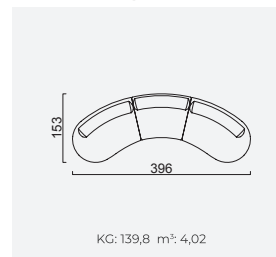

bon bon

35 density HR session sponge + 32 density Flexi session foam
 Being a bed feature (DSS mechanism)
 Deepening session (DSS mechanism)
 Plywood Frame (European Standard-10 years warranty)
 Option possibilities thanks to its modular structure
 Seat height 42 cm
 Seat height 80 cm

Long Sofa

Large Sofa

Bon Bon Armchair

Panda Armchair

OPTION 25

KG: 51,9 m²: 1,69

OPTION 1

KG: 96,0 m²: 2,92

OPTION 2

KG: 139,8 m²: 4,02

OPTION 3

KG: 147,0 m²: 4,23

OPTION 8

KG: 198,0 m²: 5,54

OPTION 11

KG: 241,8 m²: 6,64