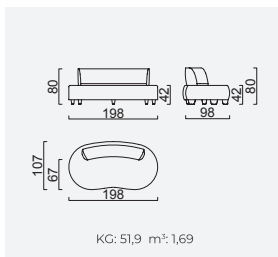

bon bon

35 density HR session sponge + 32 density Flexi session foam
Being a bed feature (DSS mechanism)
Deepening session (DSS mechanism)
Plywood Frame (European Standard-10 years warranty)
Option possibilities thanks to its modular structure
Seat height 42 cm
Seat height 80 cm

Wooden Based Color

2 Sofa