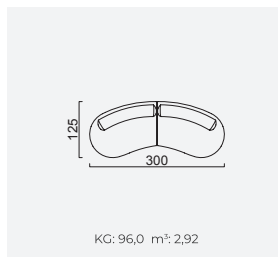

bon bon

35 density HR session sponge + 32 density Flexi session foam
 Being a bed feature (DSS mechanism)
 Deepening session (DSS mechanism)
 Plywood Frame (European Standard-10 years warranty)
 Option possibilities thanks to its modular structure
 Seat height 42 cm
 Seat height 80 cm

Long Sofa

Large Sofa

Bon Bon Armchair

Panda Armchair

OPTION 25

KG: 51,9 m²: 1,69

OPTION 1

KG: 96,0 m²: 2,92

OPTION 2

KG: 139,8 m²: 4,02

OPTION 3

KG: 147,0 m²: 4,23

OPTION 8

KG: 198,0 m²: 5,54

OPTION 11

KG: 241,8 m²: 6,64