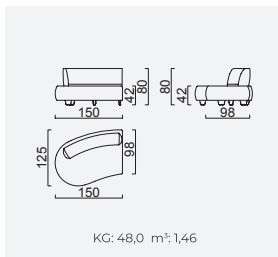

Curved Module (Left)