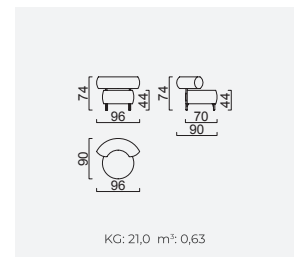

Bon Bon Armchair