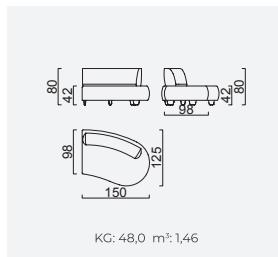

Curved Module (Right)