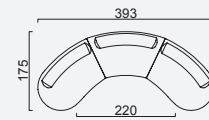

bon bon

35 density HR session sponge + 32 density Flexi session foam
 Being a bed feature (DSS mechanism)
 Deepening session (DSS mechanism)
 Plywood Frame (European Standard-10 years warranty)
 Option possibilities thanks to its modular structure
 Seat height 42 cm
 Seat height 80 cm

Long Sofa

Large Sofa

Bon Bon Armchair

Panda Armchair

OPTION 25

KG: 51,9 m²: 1,69

OPTION 1

KG: 96,0 m²: 2,92

OPTION 2

KG: 139,8 m²: 4,02

OPTION 3

KG: 147,0 m²: 4,23

OPTION 8

KG: 198,0 m²: 5,54

OPTION 11

KG: 241,8 m²: 6,64