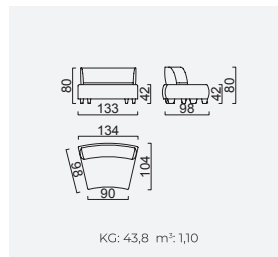

bon bon

35 density HR session sponge + 32 density Flexi session foam
Being a bed feature (DSS mechanism)
Deepening session (DSS mechanism)
Plywood Frame (European Standard-10 years warranty)
Option possibilities thanks to its modular structure
Seat height 42 cm
Seat height 80 cm

Wooden Based Color

C Module