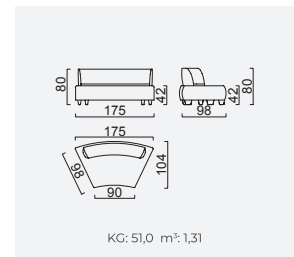

C Corner Module