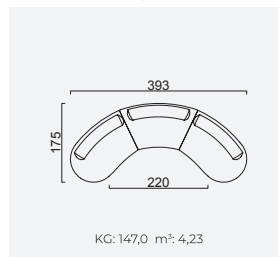

bon bon

35 density HR session sponge + 32 density Flexi session foam
 Being a bed feature (DSS mechanism)
 Deepening session (DSS mechanism)
 Plywood Frame (European Standard-10 years warranty)
 Option possibilities thanks to its modular structure
 Seat height 42 cm
 Seat height 80 cm

Long Sofa

Large Sofa

Bon Bon Armchair

Panda Armchair

OPTION 25

KG: 51,9 m²: 1,69

OPTION 1

KG: 96,0 m²: 2,92

OPTION 2

KG: 139,8 m²: 4,02

OPTION 3

KG: 147,0 m²: 4,23

OPTION 8

KG: 198,0 m²: 5,54

OPTION 11

KG: 241,8 m²: 6,64