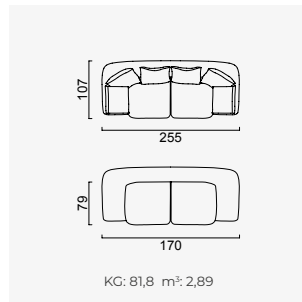

bugatti evo

- 35 density high-resilient, seat foam
- Goose feather padded back and arm
- Frame strengthened with ply-Wooden (10 year warranty compliance with European norms)
- Seating height 42 cm
- Sofa height 77 cm

Wooden Based Color

3 Sofa