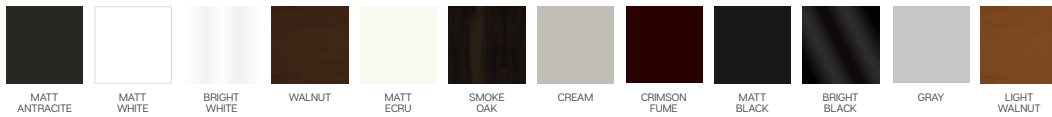

bugatti evo

- 35 density high-resilient, seat foam
- Goose feather padded back and arm
- Frame strengthened with ply-Wooden (10 year warranty compliance with European norms)
- Seating height 42 cm
- Sofa height 77 cm

Wooden Based Color

4 Sofa

3 Sofa

Galileo Armchair