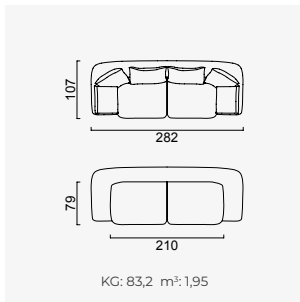

bugatti evo

- 35 density high-resilient, seat foam
- Goose feather padded back and arm
- Frame strengthened with ply-Wooden (10 year warranty compliance with European norms)
- Seating height 42 cm
- Sofa height 77 cm

Wooden Based Color

4 Sofa