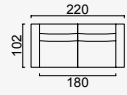

KG: 70,0 m<sup>3</sup>: 0,95

Corner Module

KG: 43,5 m<sup>3</sup>: 0,98

Pouf

KG: 16,8 m<sup>3</sup>: 0,37

Relaxing Module (Long Arm) (Left)

KG: 45,0 m<sup>3</sup>: 1,36

Relaxing Module (Long Arm) (Right)

KG: 45,0 m<sup>3</sup>: 1,36

Relaxing Module (Short Arm) (Left)

KG: 45,0 m<sup>3</sup>: 1,36

Relaxing Module (Short Arm) (Right)

KG: 45,0 m<sup>3</sup>: 1,36

Inter Coffee Table Module

KG: 20,0 m<sup>3</sup>: 0,27

OPTION 1

KG: 99,0 m<sup>2</sup>: 1,64

OPTION 2

KG: 127,2 m<sup>2</sup>: 2,32

OPTION 19

KG: 155,4 m<sup>2</sup>: 3,01

OPTION 17

KG: 147,2 m<sup>2</sup>: 2,59