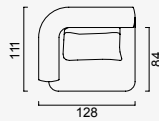

# kyoto

- 35 density high-resilient seat foam
- Frame strengthened with ply-Wooden  
( 10 year warranty compliance with European norms)
- Seating height 41 cm
- Sofa height 70 cm

## Wooden Based Color

Arm Module (Left)

KG: 60,0 m<sup>2</sup>: 1,06

Arm Module (Right)

KG: 60,0 m<sup>2</sup>: 1,06

Inter Module (Big)

KG: 65,0 m<sup>2</sup>: 1,35

Inter Module

KG: 48,0 m<sup>2</sup>: 0,94

Relaxing Module (Left)

KG: 71,0 m<sup>2</sup>: 1,48

Relaxing Module (Right)

KG: 71,0 m<sup>2</sup>: 1,48

Corner Module (Left)

KG: 61,0 m<sup>2</sup>: 1,06

Corner Module (Right)

KG: 61,0 m<sup>2</sup>: 1,06

Inter Coffee Table Module

KG: 9,50 m<sup>2</sup>: 0,03

Back Side Table (Left)

KG: 22,0 m<sup>2</sup>: 0,10

Back Side Table (Right)

KG: 22,0 m<sup>2</sup>: 0,10

OPTION 1