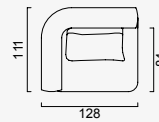

# kyoto

- 35 density high-resilient seat foam
- Frame strengthened with ply-Wooden  
( 10 year warranty compliance with European norms)
- Seating height 41 cm
- Sofa height 70 cm

## Wooden Based Color

Arm Module (Left)

KG: 60,0 m<sup>2</sup>: 1,06

Arm Module (Right)

KG: 60,0 m<sup>2</sup>: 1,06

Inter Module (Big)

KG: 65,0 m<sup>2</sup>: 1,35

Inter Module

KG: 48,0 m<sup>2</sup>: 0,94

Relaxing Module (Left)

KG: 71,0 m<sup>2</sup>: 1,48

Relaxing Module (Right)

KG: 71,0 m<sup>2</sup>: 1,48

Corner Module (Left)

KG: 61,0 m<sup>2</sup>: 1,06

Corner Module (Right)

KG: 61,0 m<sup>2</sup>: 1,06

Inter Coffee Table Module

KG: 9,50 m<sup>2</sup>: 0,03

Back Side Table (Left)

KG: 22,0 m<sup>2</sup>: 0,10

Back Side Table (Right)

KG: 22,0 m<sup>2</sup>: 0,10

OPTION 1