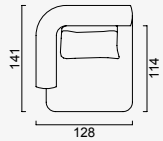

# kyoto

- 35 density high-resilient seat foam
- Frame strengthened with ply-Wooden  
( 10 year warranty compliance with European norms)
- Seating height 41 cm
- Sofa height 70 cm

## Wooden Based Color

Arm Module (Left)

KG: 60,0 m<sup>2</sup>: 1,06

Arm Module (Right)

KG: 60,0 m<sup>2</sup>: 1,06

Inter Module (Big)

KG: 65,0 m<sup>2</sup>: 1,35

Inter Module

KG: 48,0 m<sup>2</sup>: 0,94

Relaxing Module (Left)

KG: 71,0 m<sup>2</sup>: 1,48

Relaxing Module (Right)

KG: 71,0 m<sup>2</sup>: 1,48

Corner Module (Left)

KG: 61,0 m<sup>2</sup>: 1,06

Corner Module (Right)

KG: 61,0 m<sup>2</sup>: 1,06

Inter Coffee Table Module

KG: 9,50 m<sup>2</sup>: 0,03

Back Side Table (Left)

KG: 22,0 m<sup>2</sup>: 0,10

Back Side Table (Right)

KG: 22,0 m<sup>2</sup>: 0,10

OPTION 1