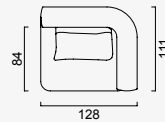

# kyoto

- 35 density high-resilient seat foam
- Frame strengthened with ply-Wooden  
( 10 year warranty compliance with European norms)
- Seating height 41 cm
- Sofa height 70 cm

## Wooden Based Color

Arm Module (Left)

KG: 60,0 m<sup>2</sup>: 1,06

Arm Module (Right)

KG: 60,0 m<sup>2</sup>: 1,06

Inter Module (Big)

KG: 65,0 m<sup>2</sup>: 1,35

Inter Module

KG: 48,0 m<sup>2</sup>: 0,94

Relaxing Module (Left)

KG: 71,0 m<sup>2</sup>: 1,48

Relaxing Module (Right)

KG: 71,0 m<sup>2</sup>: 1,48

Corner Module (Left)

KG: 61,0 m<sup>2</sup>: 1,06

Corner Module (Right)

KG: 61,0 m<sup>2</sup>: 1,06

Inter Coffee Table Module

KG: 9,50 m<sup>2</sup>: 0,03

Back Side Table (Left)

KG: 22,0 m<sup>2</sup>: 0,10

Back Side Table (Right)

KG: 22,0 m<sup>2</sup>: 0,10

OPTION 1