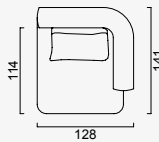

# kyoto

- 35 density high-resilient seat foam
- Frame strengthened with ply-Wooden  
( 10 year warranty compliance with European norms)
- Seating height 41 cm
- Sofa height 70 cm

## Wooden Based Color

Arm Module (Left)

KG: 60,0 m<sup>2</sup>: 1,06

Arm Module (Right)

KG: 60,0 m<sup>2</sup>: 1,06

Inter Module (Big)

KG: 65,0 m<sup>2</sup>: 1,35

Inter Module

KG: 48,0 m<sup>2</sup>: 0,94

Relaxing Module (Left)

KG: 71,0 m<sup>2</sup>: 1,48

Relaxing Module (Right)

KG: 71,0 m<sup>2</sup>: 1,48

Corner Module (Left)

KG: 61,0 m<sup>2</sup>: 1,06

Corner Module (Right)

KG: 61,0 m<sup>2</sup>: 1,06

Inter Coffee Table Module

KG: 9,50 m<sup>2</sup>: 0,03

Back Side Table (Left)

KG: 22,0 m<sup>2</sup>: 0,10

Back Side Table (Right)

KG: 22,0 m<sup>2</sup>: 0,10

OPTION 1