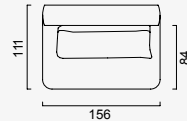

# kyoto

- 35 density high-resilient seat foam
- Frame strengthened with ply-Wooden  
( 10 year warranty compliance with European norms)
- Seating height 41 cm
- Sofa height 70 cm

## Wooden Based Color

Arm Module (Left)

KG: 60,0 m<sup>2</sup>: 1,06

Arm Module (Right)

KG: 60,0 m<sup>2</sup>: 1,06

Inter Module (Big)

KG: 65,0 m<sup>2</sup>: 1,35

Inter Module

KG: 48,0 m<sup>2</sup>: 0,94

Relaxing Module (Left)

KG: 71,0 m<sup>2</sup>: 1,48

Relaxing Module (Right)

KG: 71,0 m<sup>2</sup>: 1,48

Corner Module (Left)

KG: 61,0 m<sup>2</sup>: 1,06

Corner Module (Right)