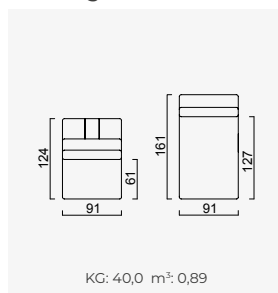

Arm Module (Left)

Arm Module (Right)

Inter Module

Corner Module

Curved Module
(Left)

Curved Module
(Right)

Single Back
(Left)

Single Back
(Right)

Inter Curved
Module

Inter Table
Module

Inter Pouf

Lounge Inter Module

Lounge Arm
Module (Left)

Lounge Arm
Module (Right)

OPTION 29

KG: 278,8 m²: 5,11