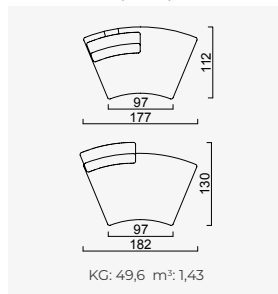

le mans

- 35 density high-resilient seat foam
- Frame strengthened with ply-Wooden
(10 year warranty compliance with European norms)
- Modular stucture provides unlimited options
- Seating height 41 cm
- Sofa height 82 cm

Arm Module (Left)

Arm Module (Right)

Inter Module

Corner Module

Curved Module
(Left)

Curved Module
(Right)

Single Back
(Left)

Single Back
(Right)

Inter Curved
Module

Inter Table
Module

Inter Pouf

Lounge Inter Module

Lounge Arm
Module (Left)

Lounge Arm
Module (Right)

OPTION 29

KG: 278,8 m²: 5,11