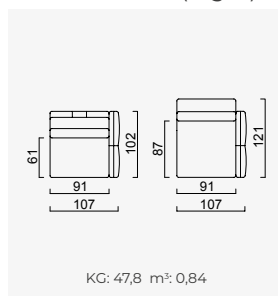

le mans

- 35 density high-resilient seat foam
- Frame strengthened with ply-Wooden
(10 year warranty compliance with European norms)
- Modular stucture provides unlimited options
- Seating height 41 cm
- Sofa height 82 cm

Arm Module (Left)

Arm Module (Right)

Inter Module

Corner Module

Curved Module
(Left)

Curved Module
(Right)

Single Back
(Left)

Single Back
(Right)

Inter Curved
Module

Inter Table
Module

Inter Pouf

Lounge Inter Module

Lounge Arm
Module (Left)

Lounge Arm
Module (Right)

OPTION 29

KG: 278,8 m²: 5,11