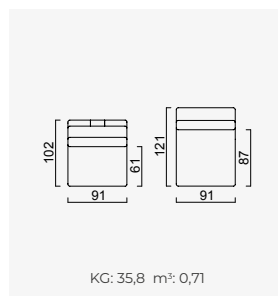

le mans

- 35 density high-resilient seat foam
- Frame strengthened with ply-Wooden
(10 year warranty compliance with European norms)
- Modular stucture provides unlimited options
- Seating height 41 cm
- Sofa height 82 cm

Arm Module (Left)

Arm Module (Right)

Inter Module

Corner Module

Curved Module
(Left)

Curved Module
(Right)

Single Back
(Left)

Single Back
(Right)

Inter Curved
Module

Inter Table
Module

Inter Pouf

Lounge Inter Module

Lounge Arm
Module (Left)

Lounge Arm
Module (Right)

OPTION 29

KG: 278,8 m²: 5,11