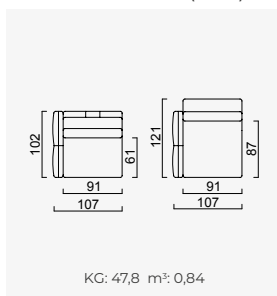

le mans

- 35 density high-resilient seat foam
- Frame strengthened with ply-Wooden
(10 year warranty compliance with European norms)
- Modular stucture provides unlimited options
- Seating height 41 cm
- Sofa height 82 cm

Arm Module (Left)

Arm Module (Right)

Inter Module

Corner Module

Curved Module
(Left)

Curved Module
(Right)

Single Back
(Left)

Single Back
(Right)

Inter Curved
Module

Inter Table
Module

Inter Pouf

Lounge Inter Module

Lounge Arm
Module (Left)

Lounge Arm
Module (Right)

OPTION 29

KG: 278,8 m²: 5,11