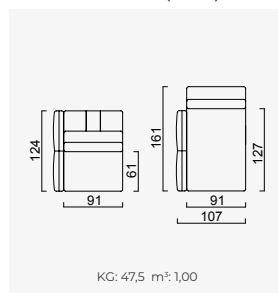

Arm Module (Left)

Arm Module (Right)

Inter Module

Corner Module

Curved Module
(Left)

Curved Module
(Right)

Single Back
(Left)

Single Back
(Right)

Inter Curved
Module

Inter Table
Module

Inter Pouf

Lounge Inter Module

Lounge Arm
Module (Left)

Lounge Arm
Module (Right)

OPTION 29

KG: 278,8 m²: 5,11