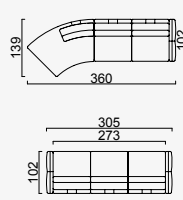

le mans

- 35 density high-resilient seat foam
- Frame strengthened with ply-Wooden
(10 year warranty compliance with European norms)
- Modular stucture provides unlimited options
- Seating height 41 cm
- Sofa height 82 cm

Arm Module (Left)

Arm Module (Right)

Inter Module

Corner Module

Curved Module
(Left)

Curved Module
(Right)

Single Back
(Left)

Single Back
(Right)

Inter Curved
Module

Inter Table
Module

Inter Pouf

Lounge Inter Module

Lounge Arm
Module (Left)

Lounge Arm
Module (Right)

OPTION 29

KG: 278,8 m²: 5,11

OPTION 30

KG: 338,0 m²: 7,39

OPTION 31

KG: 264,6 m²: 5,37

OPTION 32

KG: 266,4 m²: 5,96

OPTION 33

KG: 242,2 m²: 4,19