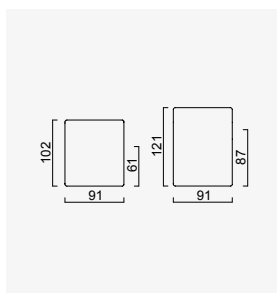

le mans

- 35 density high-resilient seat foam
- Frame strengthened with ply-Wooden
(10 year warranty compliance with European norms)
- Modular stucture provides unlimited options
- Seating height 41 cm
- Sofa height 82 cm

Arm Module (Left)

Arm Module (Right)

Inter Module

Corner Module

Curved Module
(Left)

Curved Module
(Right)

Single Back
(Left)

Single Back
(Right)

Inter Curved
Module

Inter Table
Module

Inter Pouf

Lounge Inter Module

Lounge Arm
Module (Left)

Lounge Arm
Module (Right)

OPTION 29

KG: 278,8 m²: 5,11