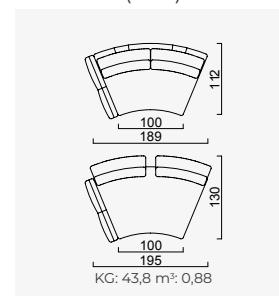

le mans

- 35 density high-resilient seat foam
- Frame strengthened with ply-Wooden
(10 year warranty compliance with European norms)
- Modular stucture provides unlimited options
- Seating height 41 cm
- Sofa height 82 cm

Arm Module (Left)

Arm Module (Right)

Inter Module

Corner Module

Curved Module
(Left)

Curved Module
(Right)

Single Back
(Left)

Single Back
(Right)

Inter Curved
Module

Inter Table
Module

Inter Pouf

Lounge Inter Module

Lounge Arm
Module (Left)

Lounge Arm
Module (Right)

OPTION 29

KG: 278,8 m²: 5,11