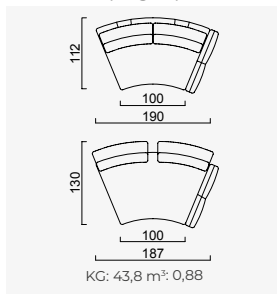

le mans

- 35 density high-resilient seat foam
- Frame strengthened with ply-Wooden
(10 year warranty compliance with European norms)
- Modular stucture provides unlimited options
- Seating height 41 cm
- Sofa height 82 cm

Arm Module (Left)

Arm Module (Right)

Inter Module

Corner Module

Curved Module
(Left)

Curved Module
(Right)

Single Back
(Left)

Single Back
(Right)

Inter Curved
Module

Inter Table
Module

Inter Pouf

Lounge Inter Module

Lounge Arm
Module (Left)

Lounge Arm
Module (Right)

OPTION 29

KG: 278,8 m²: 5,11