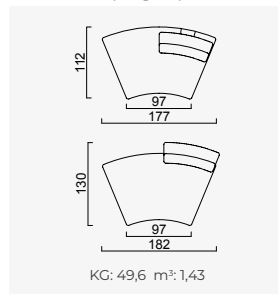

le mans

- 35 density high-resilient seat foam
- Frame strengthened with ply-Wooden
(10 year warranty compliance with European norms)
- Modular stucture provides unlimited options
- Seating height 41 cm
- Sofa height 82 cm

Arm Module (Left)

Arm Module (Right)

Inter Module

Corner Module

Curved Module
(Left)

Curved Module
(Right)

Single Back
(Left)

Single Back
(Right)

Inter Curved
Module

Inter Table
Module

Inter Pouf

Lounge Inter Module

Lounge Arm
Module (Left)

Lounge Arm
Module (Right)

OPTION 29

KG: 278,8 m²: 5,11