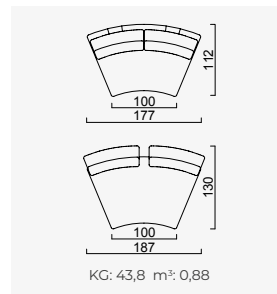

le mans

- 35 density high-resilient seat foam
- Frame strengthened with ply-Wooden
(10 year warranty compliance with European norms)
- Modular stucture provides unlimited options
- Seating height 41 cm
- Sofa height 82 cm

Arm Module (Left)

Arm Module (Right)

Inter Module

Corner Module

Curved Module
(Left)

Curved Module
(Right)

Single Back
(Left)

Single Back
(Right)

Inter Curved
Module

Inter Table
Module

Inter Pouf

Lounge Inter Module

Lounge Arm
Module (Left)

Lounge Arm
Module (Right)

OPTION 29

KG: 278,8 m²: 5,11