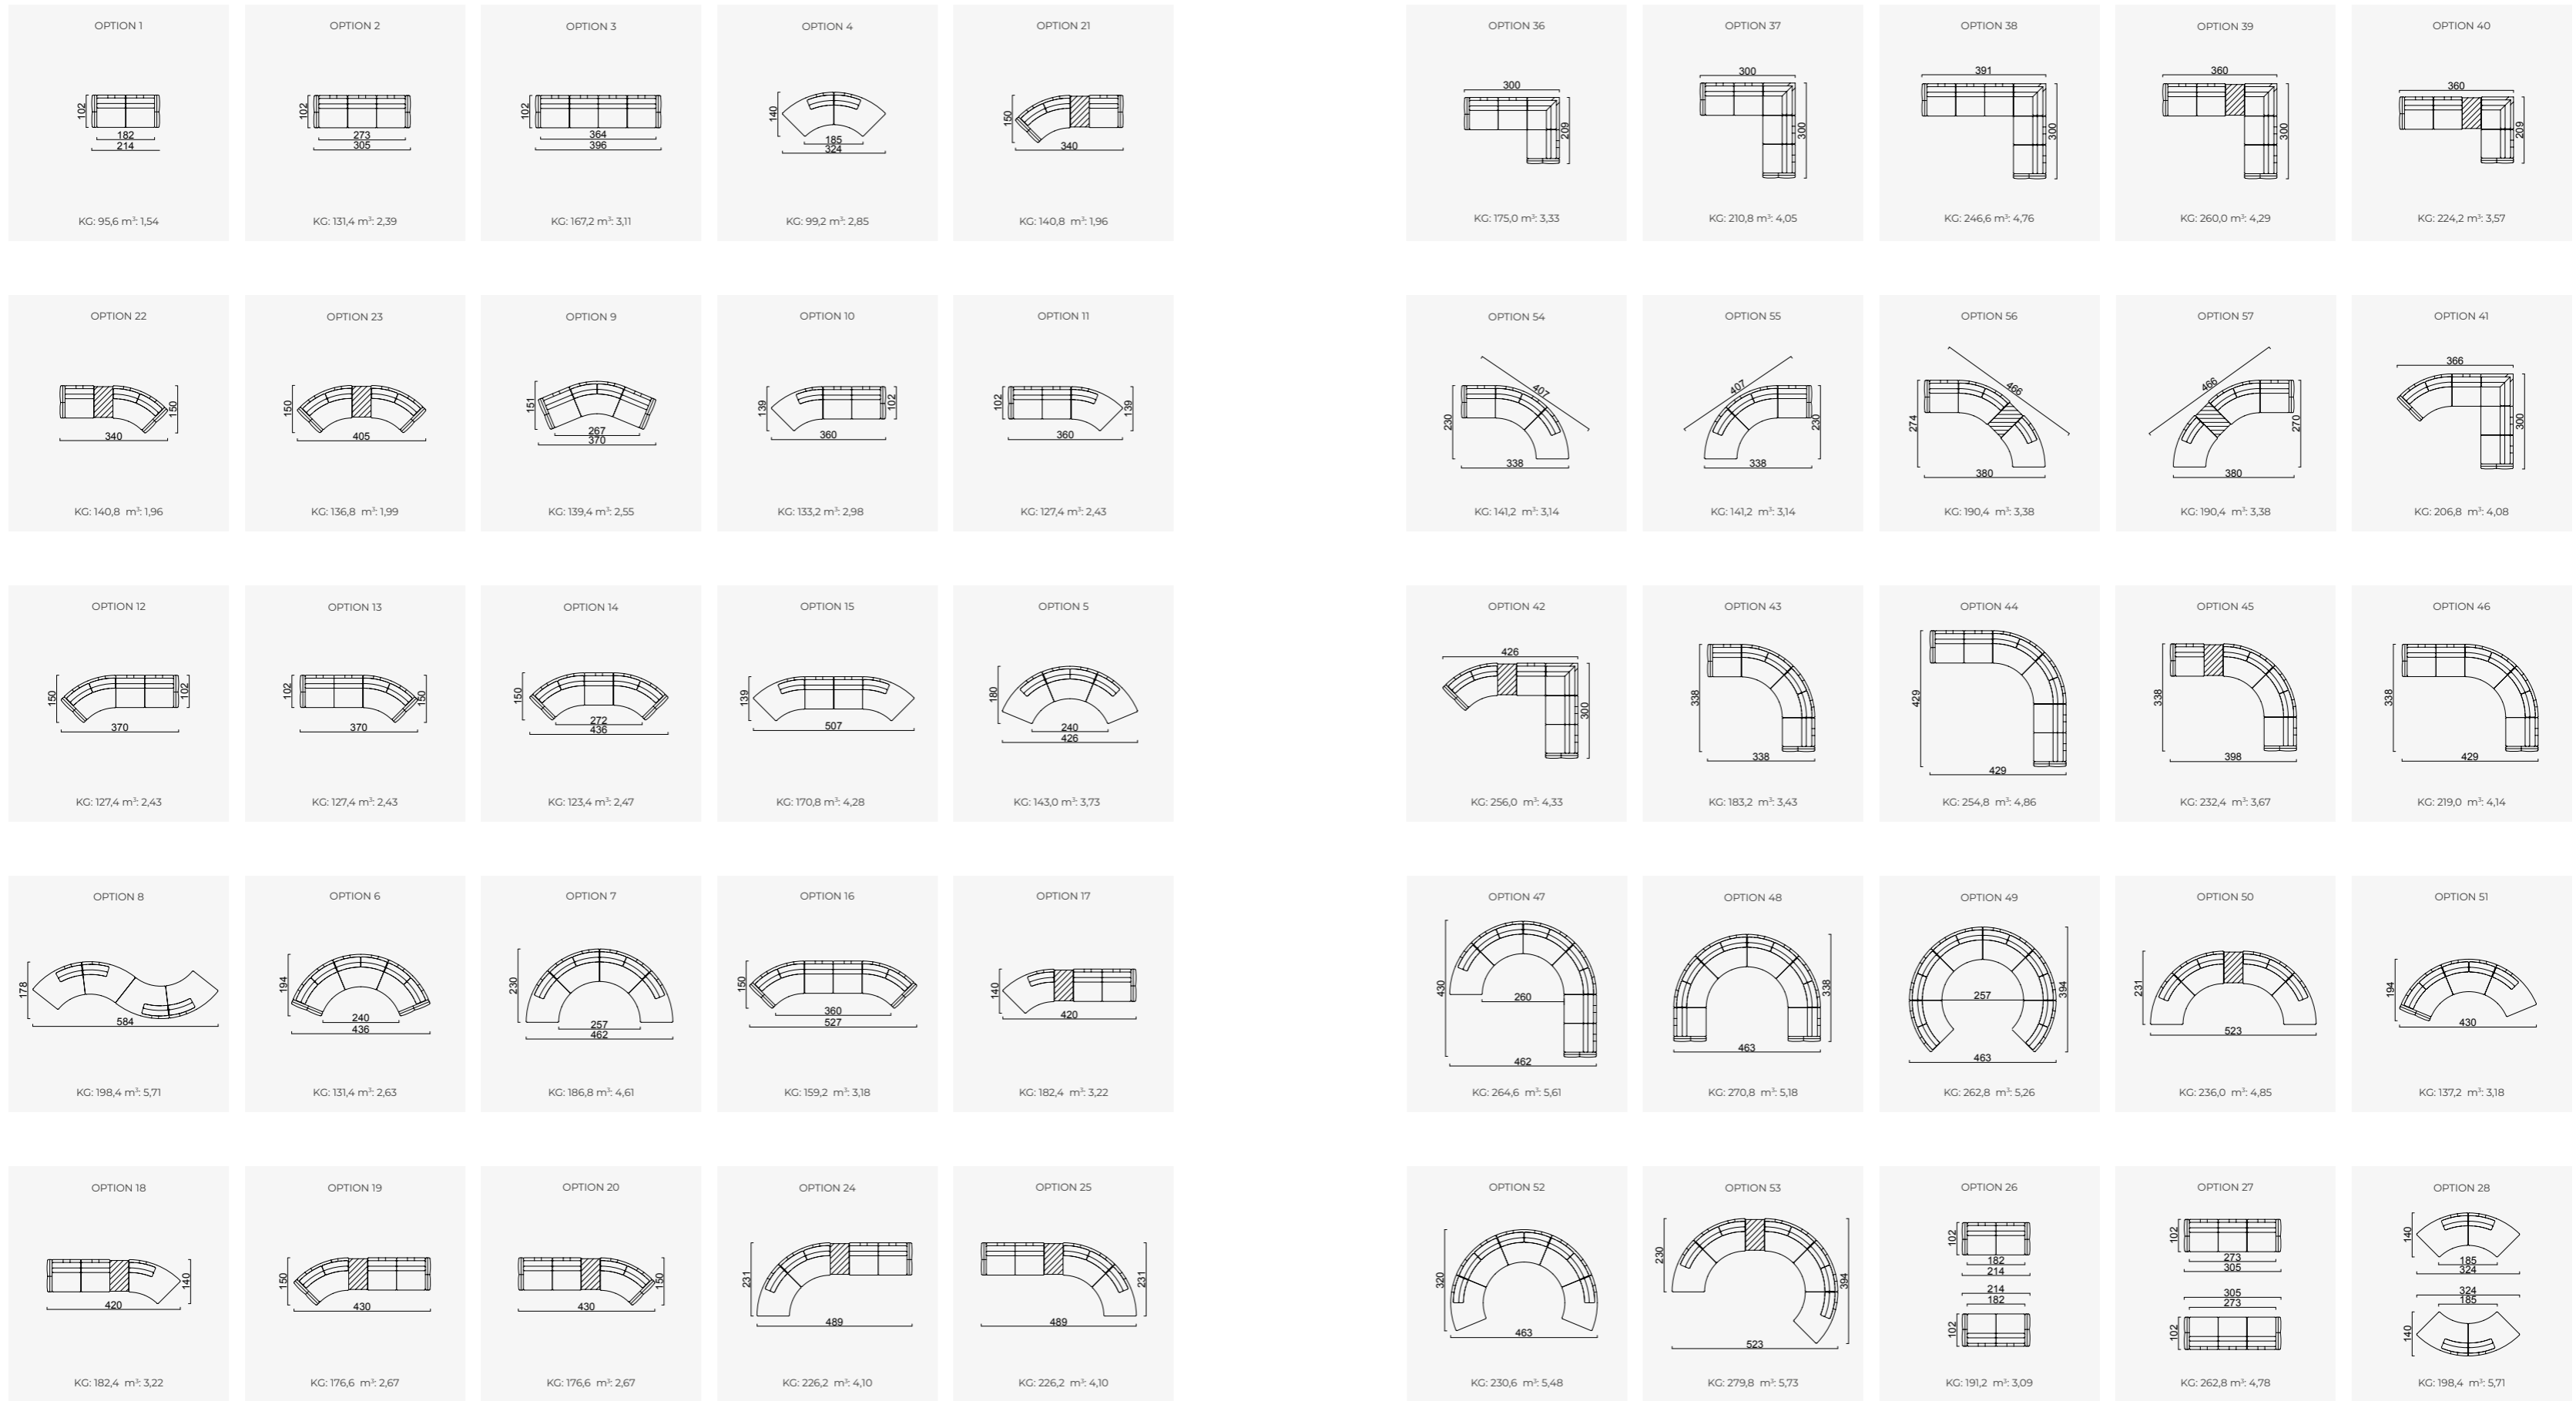

le mans

- 35 density high-resilient seat foam
- Frame strengthened with ply-Wooden
(10 year warranty compliance with European norms)
- Modular stucture provides unlimited options
- Seating height 41 cm
- Sofa height 82 cm

Arm Module (Left)

Arm Module (Right)

Inter Module

Corner Module

Curved Module
(Left)

Curved Module
(Right)

Single Back
(Left)

Single Back
(Right)

Inter Curved
Module

Inter Table
Module

Inter Pouf

Lounge Inter Module

Lounge Arm
Module (Left)

Lounge Arm
Module (Right)

OPTION 29

KG: 278,8 m²: 5,11

OPTION 64

KG: 184,5 m²: 2,97

OPTION 65

KG: 184,5 m²: 2,97

OPTION 66

KG: 182,1 m²: 3,38

OPTION 67

KG: 182,1 m²: 3,38