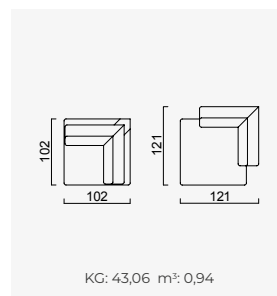

le mans

- 35 density high-resilient seat foam
- Frame strengthened with ply-Wooden
(10 year warranty compliance with European norms)
- Modular stucture provides unlimited options
- Seating height 41 cm
- Sofa height 82 cm

Arm Module (Left)

Arm Module (Right)

Inter Module

Corner Module

Curved Module
(Left)

Curved Module
(Right)

Single Back
(Left)

Single Back
(Right)

Inter Curved
Module

Inter Table
Module

Inter Pouf

Lounge Inter Module

Lounge Arm
Module (Left)

Lounge Arm
Module (Right)

OPTION 29

KG: 278,8 m²: 5,11