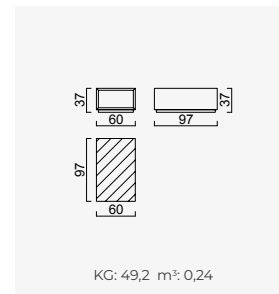

le mans

- 35 density high-resilient seat foam
- Frame strengthened with ply-Wooden
(10 year warranty compliance with European norms)
- Modular stucture provides unlimited options
- Seating height 41 cm
- Sofa height 82 cm

Arm Module (Left)

Arm Module (Right)

Inter Module

Corner Module

Curved Module
(Left)

Curved Module
(Right)

Single Back
(Left)

Single Back
(Right)

Inter Curved
Module

Inter Table
Module

Inter Pouf

Lounge Inter Module

Lounge Arm
Module (Left)

Lounge Arm
Module (Right)

OPTION 29

KG: 278,8 m²: 5,11