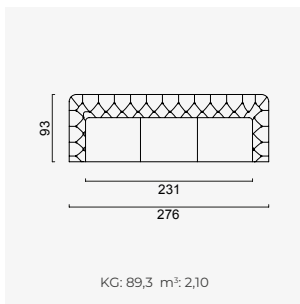

lincoln

- 35 density high-resilient seat foam
- Frame strengthened with ply-Wooden
(10 year warranty compliance with European norms)
- Seating height 43 cm
- Sofa height 73 cm

Wooden Based Color

4 Sofa

3 Sofa