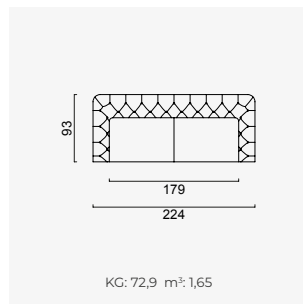

lincoln

- 35 density high-resilient seat foam
- Frame strengthened with ply-Wooden
(10 year warranty compliance with European norms)
- Seating height 43 cm
- Sofa height 73 cm

Wooden Based Color

4 Sofa

3 Sofa