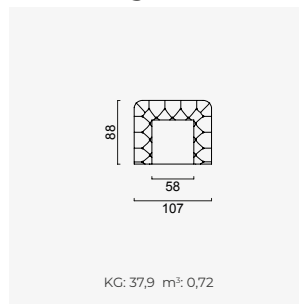

Single Sofa