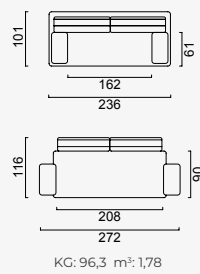

maestro

- Bed feature (DSS mechanism)
- Extended seats in depth (DSS mechanism)
- 35 density high-resilient seat foam
- HYPER sponge on the back
- Frame strengthened with ply-Wooden
(10 year warranty compliance with European norms)
- Seating height 41 cm
- Sofa height 82 cm

Metal Leg Color

Wooden Based Color

4 Sofa

3 Sofa

Villa Armchair

3+3+Villa Armchair	KG: 222,8	m ³ : 4,22
4+3+Villa Armchair	KG: 237,6	m ³ : 4,50
4+4+ Villa Armchair	KG: 252,4	m ³ : 4,77