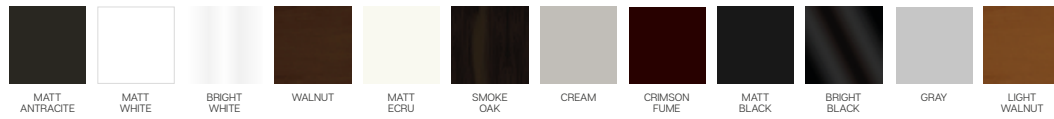

maestro

- Bed feature (DSS mechanism)
- Extended seats in depth (DSS mechanism)
- 35 density high-resilient seat foam
- HYPER sponge on the back
- Frame strengthened with ply-Wooden
(10 year warranty compliance with European norms)
- Seating height 41 cm
- Sofa height 82 cm

Metal Leg Color

Wooden Based Color

4 Sofa

3 Sofa

Villa Armchair

3+3+Villa Armchair	KG: 222,8	m ³ : 4,22
4+3+Villa Armchair	KG: 237,6	m ³ : 4,50
4+4+ Villa Armchair	KG: 252,4	m ³ : 4,77