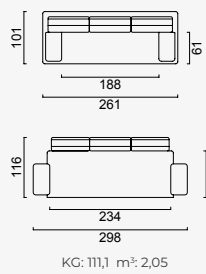

maestro

- Bed feature (DSS mechanism)
- Extended seats in depth (DSS mechanism)
- 35 density high-resilient seat foam
- HYPER sponge on the back
- Frame strengthened with ply-Wooden
(10 year warranty compliance with European norms)
- Seating height 41 cm
- Sofa height 82 cm

Metal Leg Color

Wooden Based Color

4 Sofa

3 Sofa

Villa Armchair

3+3+Villa Armchair	KG: 222,8	m ³ : 4,22
4+3+Villa Armchair	KG: 237,6	m ³ : 4,50
4+4+ Villa Armchair	KG: 252,4	m ³ : 4,77