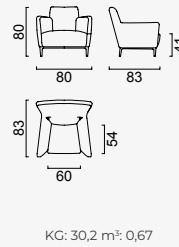

maestro

- Bed feature (DSS mechanism)
- Extended seats in depth (DSS mechanism)
- 35 density high-resilient seat foam
- HYPER sponge on the back
- Frame strengthened with ply-Wooden
(10 year warranty compliance with European norms)
- Seating height 41 cm
- Sofa height 82 cm

Metal Leg Color

Wooden Based Color

4 Sofa

3 Sofa

Villa Armchair

3+3+Villa Armchair	KG: 222,8	m ³ : 4,22
4+3+Villa Armchair	KG: 237,6	m ³ : 4,50
4+4+ Villa Armchair	KG: 252,4	m ³ : 4,77